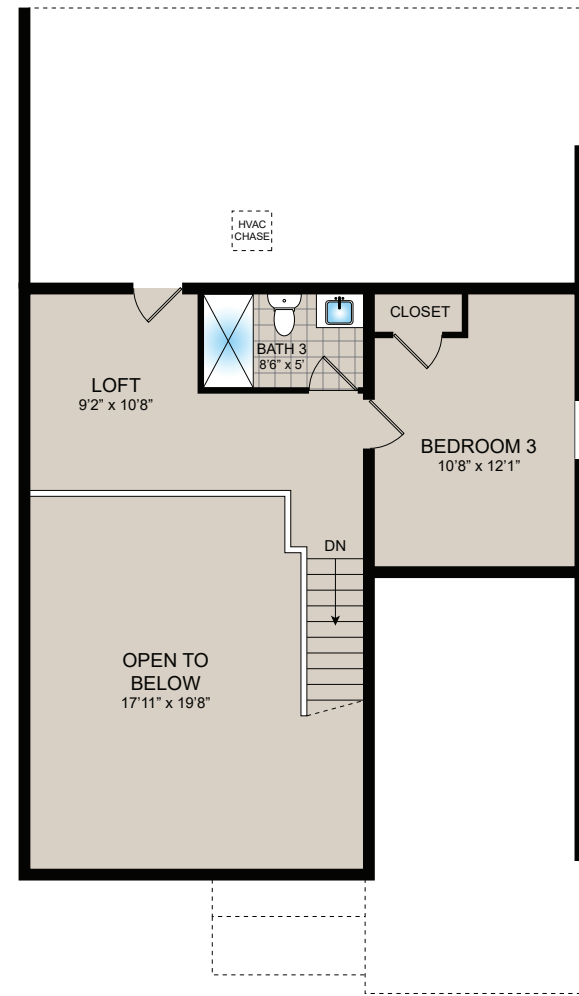

UNFINISHED BASEMENT

UNFINISHED BASEMENT

OPTIONAL DOUBLE WIDE AREAWAY WITH SGD

HEATHER GLEN

BAILEY

Villas For Sale

3 beds | 3 baths | Up to 1,605 sq ft

Additional Exterior Design Options for Duplex Villas

FIRST & SECOND FLOOR

FIRST FLOOR

SECOND FLOOR

FULLY & PARTIAL FINISHED BASEMENT

OPTIONAL FULLY FINISHED BASEMENT

OPTIONAL PARTIAL FINISHED BASEMENT