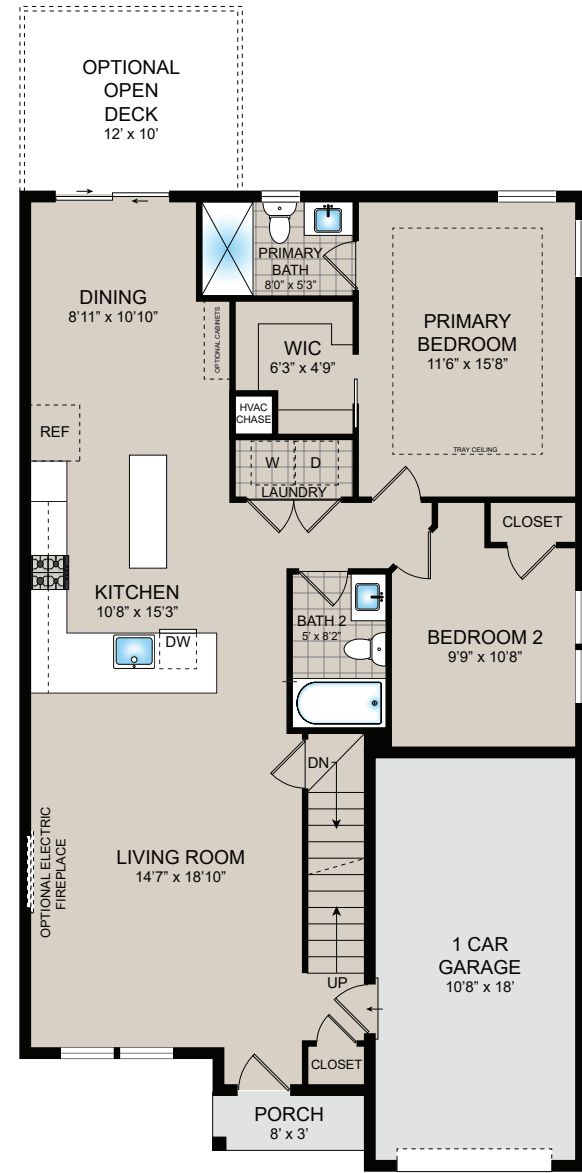

UNFINISHED BASEMENT

UNFINISHED BASEMENT

OPTIONAL DOUBLE WIDE AREAWAY WITH SGD

HEATHER GLEN

BAILEY

Villas For Sale

3 beds | 3 baths | Up to 1,605 sq ft

Additional Exterior Design Options for Duplex Villas

FIRST & SECOND FLOOR

FIRST FLOOR

SECOND FLOOR

FULLY & PARTIAL FINISHED BASEMENT

OPTIONAL FULLY FINISHED BASEMENT

OPTIONAL PARTIAL FINISHED BASEMENT