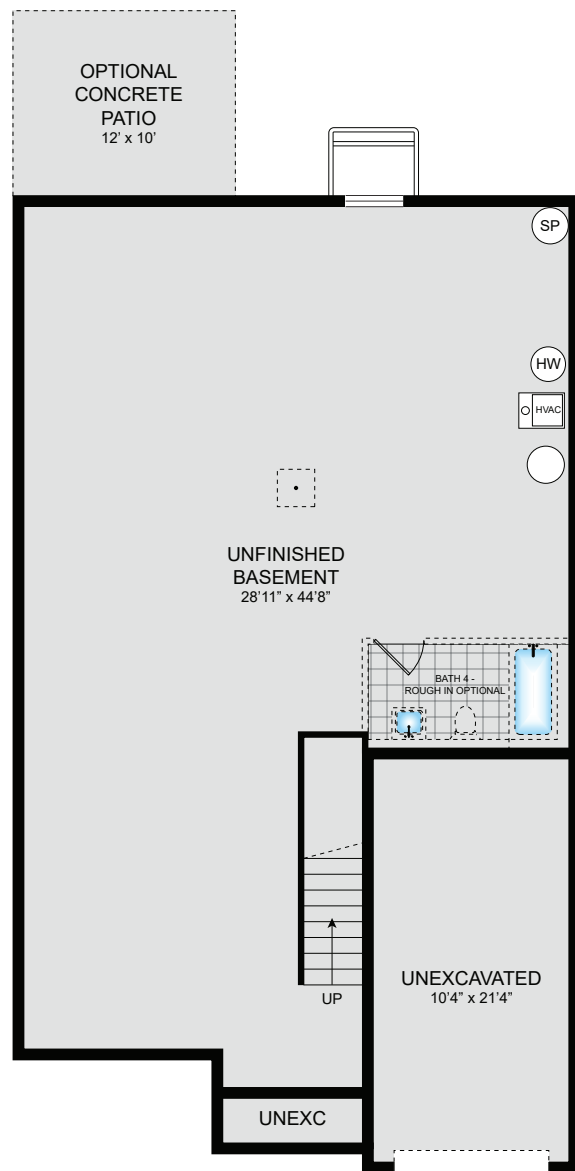

UNFINISHED BASEMENT

UNFINISHED BASEMENT

OPTIONAL DOUBLE WIDE AREAWAY WITH SGD

HEATHER GLEN

BAILEY

Villas For Sale

3 beds | 3 baths | Up to 1,605 sq ft

Additional Exterior Design Options for Duplex Villas