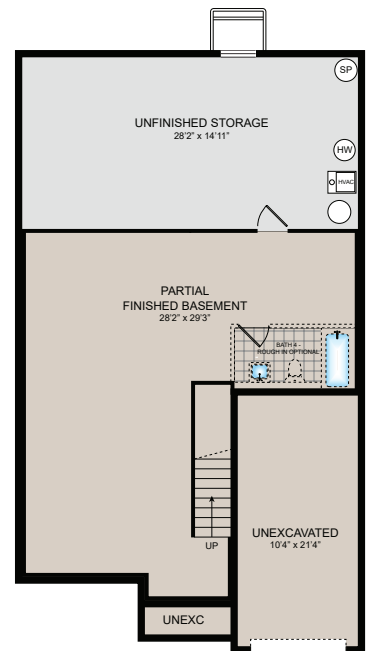

STYLE
Villas

SQ. FT. (APPROX.)
1,605 Sq. Ft.

PROPERTY
3 beds/3 baths, 1 car garage

PRICE
From the \$300,000s

Welcome to Heather Glen

Heather Glen is a new villa community located in the Dallastown Area School District, offering first-floor living with a low-maintenance lifestyle starting in the \$300s. Each home features an open-concept design with 9-foot ceilings, 3 bedrooms, 3 full baths, and a one-car garage. Additionally, a full basement is included, which can be used for storage or transformed into a finished recreation room with a full bathroom to expand your living space. Heather Glen provides ample room to grow in a peaceful rural setting, conveniently situated near York, PA, and the Maryland border.

OPTIONAL DOUBLE WIDE AREAWAY WITH SGD

FIRST FLOOR

SECOND FLOOR

UNFINISHED BASEMENT

OPTIONAL FULLY FINISHED BASEMENT

OPTIONAL PARTIAL FINISHED BASEMENT

SCHEDULE A TOUR & ASK ABOUT OFFERS AND INCENTIVES!

Visit www.burkentine.com to browse communities or contact a sales consultant today at (717) 698-2614.