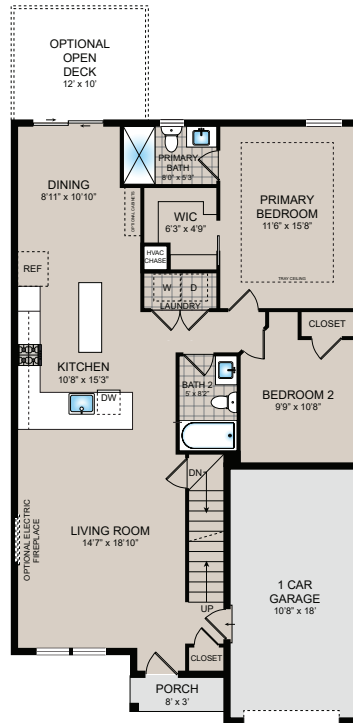

STYLE
Villas

SQ. FT. (APPROX.)
1,605 Sq. Ft.

PROPERTY
3 beds/3 baths, 1 car garage

PRICE
From the \$300,000s

Welcome to Heather Glen

Heather Glen is a new villa community located in the Dallastown Area School District, offering first-floor living with a low-maintenance lifestyle starting in the \$300s. Each home features an open-concept design with 9-foot ceilings, 3 bedrooms, 3 full baths, and a one-car garage. Additionally, a full basement is included, which can be used for storage or transformed into a finished recreation room with a full bathroom to expand your living space. Heather Glen provides ample room to grow in a peaceful rural setting, conveniently situated near York, PA, and the Maryland border.

GPS LOCATION

500 Katonah Drive,
Red Lion, PA 17356

CONTACT

Burkentine Sales
(717) 698-2614
sales@burkentine.com
burkentine.com

BAILEY FLOOR PLANS

Designed to take your lifestyle to new heights, our villas feature expertly-designed floor plans perfect for low maintenance living

OPTIONAL DOUBLE WIDE AREAWAY WITH SGD

FIRST FLOOR

SECOND FLOOR

UNFINISHED BASEMENT

OPTIONAL FULLY FINISHED BASEMENT

OPTIONAL PARTIAL FINISHED BASEMENT

SCHEDULE A TOUR & ASK ABOUT OFFERS AND INCENTIVES!

Visit www.burkentine.com to browse communities or contact a sales consultant today at (717) 698-2614.