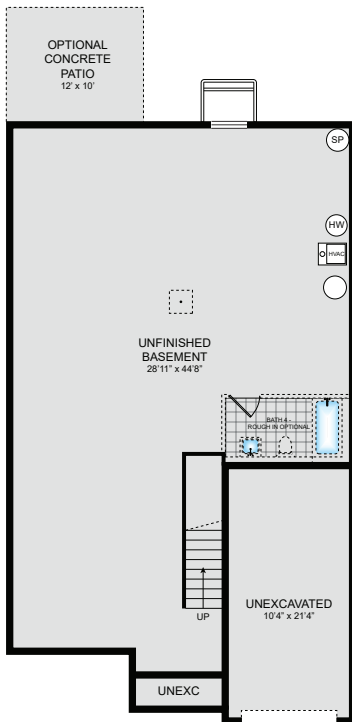

STYLE
Villas

SQ. FT. (APPROX.)
1,605 Sq. Ft.

PROPERTY
3 beds/3 baths, 1 car garage

PRICE
From the \$300,000s

Welcome to Heather Glen

Heather Glen is a new villa community located in the Dallastown Area School District, offering first-floor living with a low-maintenance lifestyle starting in the \$300s. Each home features an open-concept design with 9-foot ceilings, 3 bedrooms, 3 full baths, and a one-car garage. Additionally, a full basement is included, which can be used for storage or transformed into a finished recreation room with a full bathroom to expand your living space. Heather Glen provides ample room to grow in a peaceful rural setting, conveniently situated near York, PA, and the Maryland border.

GPS LOCATION

500 Katonah Drive,
Red Lion, PA 17356

CONTACT

Burkentine Sales
(717) 698-2614
sales@burkentine.com
burkentine.com

BAILEY FLOOR PLANS

Designed to take your lifestyle to new heights, our villas feature expertly-designed floor plans perfect for low maintenance living

OPTIONAL DOUBLE WIDE AREAWAY WITH SGD

FIRST FLOOR

SECOND FLOOR

UNFINISHED BASEMENT

OPTIONAL FULLY FINISHED BASEMENT

OPTIONAL PARTIAL FINISHED BASEMENT

SCHEDULE A TOUR & ASK ABOUT OFFERS AND INCENTIVES!

Visit www.burkentine.com to browse communities or contact a sales consultant today at (717) 698-2614.