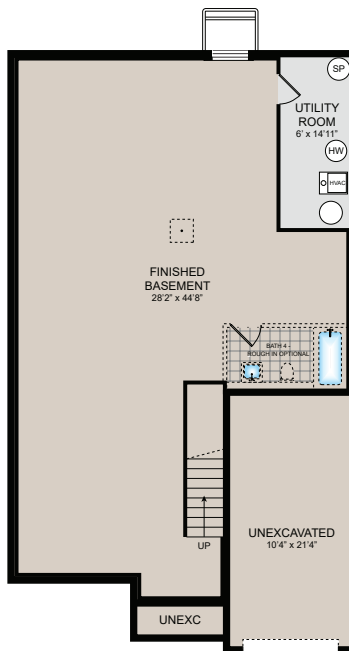

STYLE
Villas

SQ. FT. (APPROX.)
1,605 Sq. Ft.

PROPERTY
3 beds/3 baths, 1 car garage

PRICE
From the \$300,000s

Welcome to Heather Glen

Heather Glen is a new villa community located in the Dallastown Area School District, offering first-floor living with a low-maintenance lifestyle starting in the \$300s. Each home features an open-concept design with 9-foot ceilings, 3 bedrooms, 3 full baths, and a one-car garage. Additionally, a full basement is included, which can be used for storage or transformed into a finished recreation room with a full bathroom to expand your living space. Heather Glen provides ample room to grow in a peaceful rural setting, conveniently situated near York, PA, and the Maryland border.

OPTIONAL DOUBLE WIDE AREAWAY WITH SGD

FIRST FLOOR

SECOND FLOOR

UNFINISHED BASEMENT

OPTIONAL FULLY FINISHED BASEMENT

OPTIONAL PARTIAL FINISHED BASEMENT

SCHEDULE A TOUR & ASK ABOUT OFFERS AND INCENTIVES!

Visit www.burkentine.com to browse communities or contact a sales consultant today at (717) 698-2614.