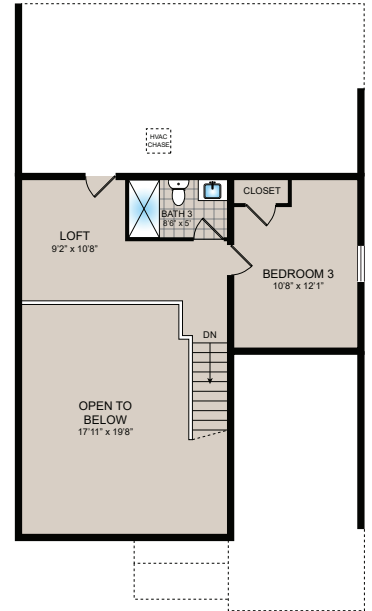

STYLE
Villas

SQ. FT. (APPROX.)
1,605 Sq. Ft.

PROPERTY
3 beds/3 baths, 1 car garage

PRICE
From the \$300,000s

Welcome to Heather Glen

Heather Glen is a new villa community located in the Dallastown Area School District, offering first-floor living with a low-maintenance lifestyle starting in the \$300s. Each home features an open-concept design with 9-foot ceilings, 3 bedrooms, 3 full baths, and a one-car garage. Additionally, a full basement is included, which can be used for storage or transformed into a finished recreation room with a full bathroom to expand your living space. Heather Glen provides ample room to grow in a peaceful rural setting, conveniently situated near York, PA, and the Maryland border.

GPS LOCATION

500 Katonah Drive,
Red Lion, PA 17356

CONTACT

Burkentine Sales
(717) 698-2614
sales@burkentine.com
burkentine.com

BAILEY FLOOR PLANS

Designed to take your lifestyle to new heights, our villas feature expertly-designed floor plans perfect for low maintenance living

OPTIONAL DOUBLE WIDE AREAWAY WITH SGD

FIRST FLOOR

SECOND FLOOR

UNFINISHED BASEMENT

OPTIONAL FULLY FINISHED BASEMENT

OPTIONAL PARTIAL FINISHED BASEMENT

SCHEDULE A TOUR & ASK ABOUT OFFERS AND INCENTIVES!

Visit www.burkentine.com to browse communities or contact a sales consultant today at (717) 698-2614.