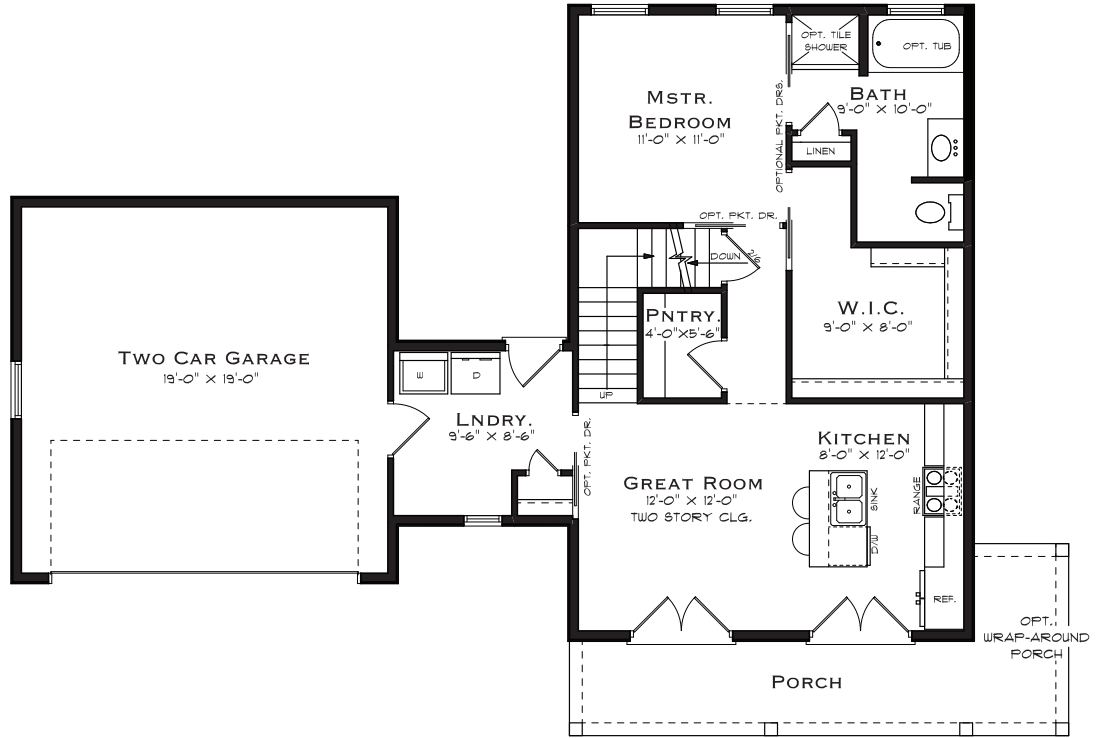

FIRST FLOOR